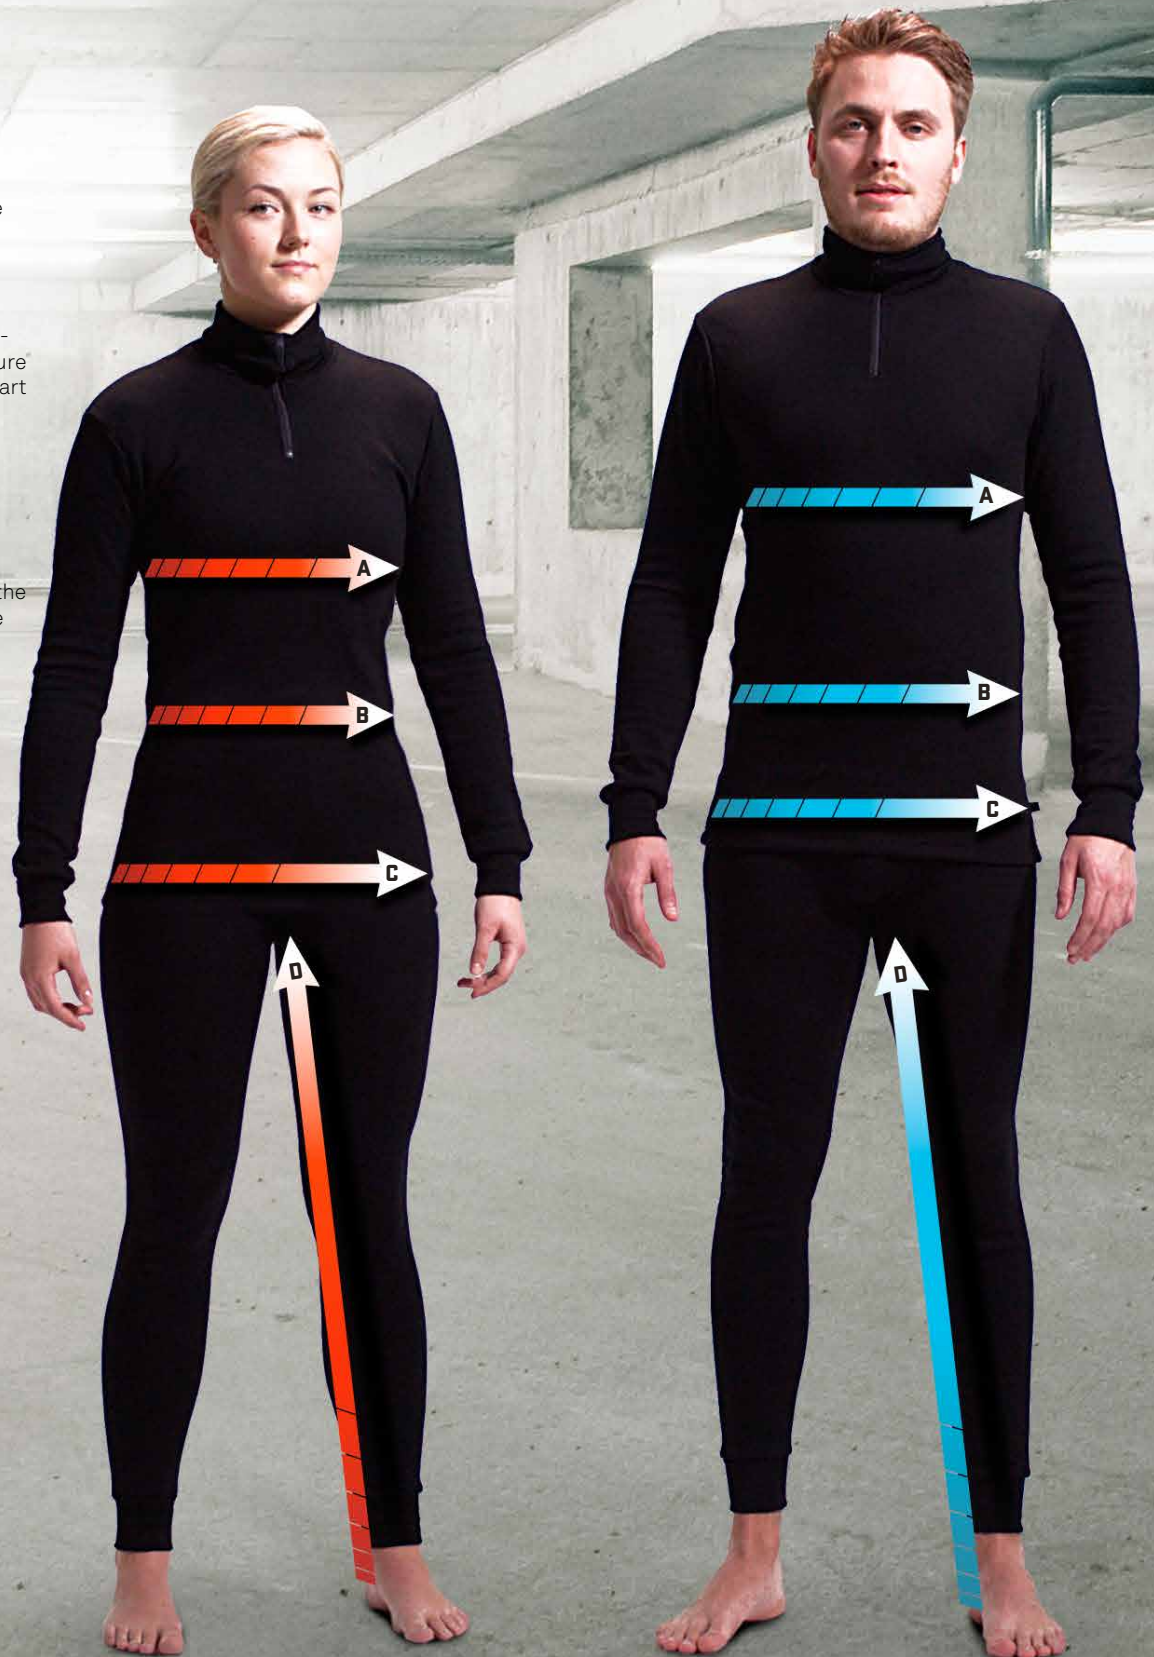

THIS IS HOW YOU FIND THE RIGHT SIZE!

Take your measurements according to the instructions below. Wear close fitting underwear when measuring. Width is measured around circumference. Check the sizes available in each garment before ordering. Not every size is made in each model.

HOW TO TAKE YOUR MEASUREMENTS

A Chest

Measure horizontally across the widest part of the chest/bust. Make sure you keep the tape measure straight across your back.

B Waist

Men and children: Measure horizontally at navel height. Women: Measure horizontally across the narrowest part of the waist.

C Hip

Measure horizontally across the broadest part of the hip.

D Inside leg

Measure from crotch to just below the ankle bone. Make sure you keep the tape measure straight.