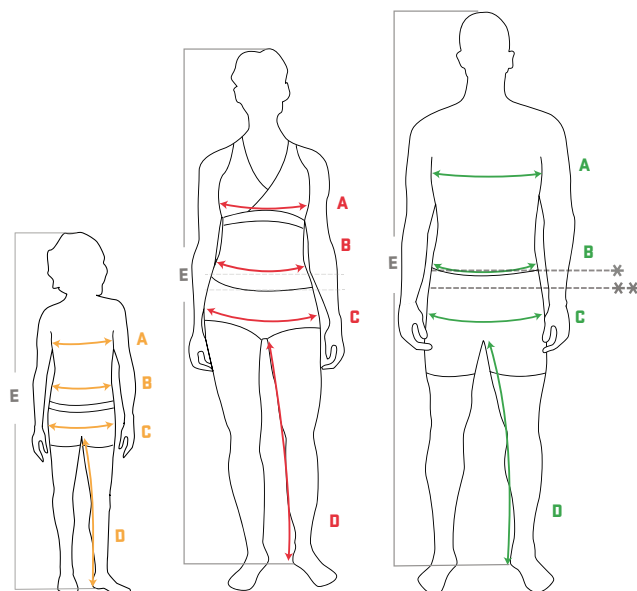

CHILDREN'S SIZES

Centimetre size	104	116	128	140	152	164
Age	4	6	8	10	12	14
A Chest	55	58	62	67	73	79
B Waist	52	54	55	56	63	66
C Hips	58	62	66	72	79	85
D Inside leg	40	48	56	63	70	77